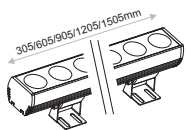

**L90/B10 50.000h**  
for monochromatic models

**L70/B10 50.000h**  
for RGBW models

ELEGANT MAX II

ELEGANT MAX II 30.5cm

ELEGANT MAX II 30.5cm

Chain connection with input-output cables  
(for 30.5cm only in standard version)

**Lighting management options:**

On-Off/DALI/0..10V/1..10V/DMX512/PHASE CUT/IR/RF/PUSH BUTTON/Bluetooth

**Technical features:**

Installation: Surface mounted, Wall mounted  
 LED light source: High power RGBW 4in1LEDs  
 Optics: Monochrome, Tunable White (2in1): 8°  
 Monochrome, Tunable White (2in1), RGBW, RGBA: 12°, 22°, 45°, 60°, 12°x40°, 15°x50°, 15°x80°, 40°x12°, 50°x15°, 80°x15°  
 30.5cm / 60.5cm / 90.5cm / 120.5cm / 150.5cm

Lengths:  
 No. of LEDs 30.5cm / 60.5cm  
 90.5cm / 120.5cm / 150.5cm:  
 Pitch: 50 mm (Pitch is maintained between luminaries)  
 Power supply: Constant voltage 24VDC  
 Power: 30.5cm:17.5W / 60.5cm:35W / 90.5cm:52.5W / 120.5cm:70W / 150.5cm:87.5W  
 Ingress protection: IP66  
 Operation Ambient temperature: -25°C to +50°C.