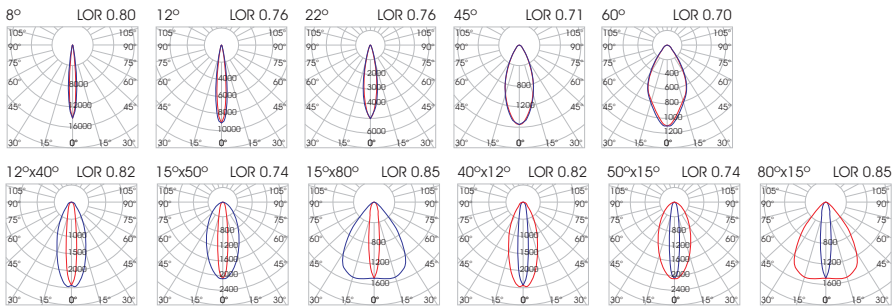

Model	Luminaire Colour*	Colour - CCT	17.5W LED Source	35W LED Source	52.5W LED Source	70W LED Source	87.5W LED Source	Beam Angle	Watt / Length	Voltage	
ELEGANT MAX II (ELEGANT MAX II)	Anodized (AN)	2700K-80CRI	(2780)	1690lm	3380lm	5070lm	6760lm	8450lm	8°*** (08)	17.5W / 30.5cm (18W031)	24VDC (24)
		2700K-90CRI	(2790)	1390lm	2780lm	4170lm	5560lm	6950lm	12° (12)	35W / 60.5cm (35W061)	
	Marine Type (MT)	3000K-80CRI	(3080)	1690lm	3380lm	5070lm	6760lm	8450lm	22° (22)	52.5W / 90.5cm (53W091)	
		3000K-90CRI	(3090)	1480lm	2960lm	4440lm	5920lm	7400lm	45° (45)	70W / 120.5cm (70W121)	
		4000K-80CRI	(4080)	1870lm	3740lm	5610lm	7480lm	9350lm	60° (60)	87.5W / 150.5cm (88W151)	
		4000K-90CRI	(4090)	1580lm	3160lm	4740lm	6320lm	7900lm	12°x40° (1240)		
		5700K-80CRI	(5780)	1870lm	3740lm	5610lm	7480lm	9350lm	15°x50° (1550)		
		5700K-90CRI	(5790)	1690lm	3380lm	5070lm	6760lm	8450lm	15°x80° (1580)		
	RGBW (3000K)	(RGBW30)	905lm	1810lm	2715lm	3620lm	4525lm	40°x12° (4012)			
	RGBW (4000K)	(RGBW40)	920lm	1840lm	2760lm	3680lm	4600lm	50°x15° (5015)			
	RGBA (Amber)	(RGBA)	795lm	1590lm	2385lm	3180lm	3975lm	80°x15° (8015)			
	Tunable WC 2in1 (WC2**)	1200lm	2400lm	3600lm	4800lm	6000lm					

* Available in RAL colours upon request.

** WC2: Tunable 2700K-6500K 2in1

*** 8° only for Monochromatic & Tunable models.

Ordering Code Example: ELEGANT MAX II-AN-RGBW30-45-70W121-24

Monochrome / TW — C0 — C90