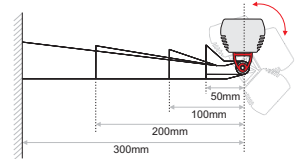

Wall brackets

Fixed 5,10,20,30cm Wall brackets INOX-316 (Set of 2)

ELG.002 5cm Passivated
ELGW002 5cm White RAL9003 mat
ELGB002 5cm Black RAL 9005 mat

ELG.003 10cm Passivated
ELGW003 10cm White RAL9003 mat
ELGB003 10cm Black RAL 9005 mat

ELG.004 20cm Passivated
ELGW004 20cm White RAL9003 mat
ELGB004 20cm Black RAL 9005 mat

ELG.005 30cm Passivated
ELGW005 30cm White RAL9003 mat
ELGB005 30cm Black RAL 9005 mat

(RAL colours as extra upon request)