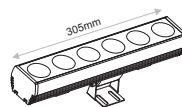

**L90/B10 50.000h**  
for monochromatic models

**L70/B10 50.000h**  
for RGBW models

ELEGANT MAX II

ELEGANT MAX II 30.5cm

ELEGANT MAX II 30.5cm

Chain connection with input-output cables  
(for 30.5cm only in standard version)

**Lighting management options:**

On-Off/DALI/0..10V/1..10V/DMX512/PHASE CUT/IR/RF/PUSH BUTTON/Bluetooth

**Technical features:**

Installation: Surface mounted, Wall mounted  
 LED light source: High power RGBW 4in1LEDs  
 Optics: Monochrome, Tunable White (2in1): 8°  
 Monochrome, Tunable White (2in1), RGBW, RGBA: 12°, 22°, 45°, 60°, 12°x40°, 15°x50°, 15°x80°, 40°x12°, 50°x15°, 80°x15°  
 30.5cm / 60.5cm / 90.5cm / 120.5cm / 150.5cm

Lengths:  
 No. of LEDs 30.5cm / 60.5cm  
 90.5cm / 120.5cm / 150.5cm:  
 Pitch: 50 mm (Pitch is maintained between luminaries)  
 Power supply: Constant voltage 24VDC  
 Power: 30.5cm:17.5W / 60.5cm:35W / 90.5cm:52.5W / 120.5cm:70W / 150.5cm:87.5W  
 Ingress protection: IP66  
 Operation Ambient temperature: -25°C to +50°C.