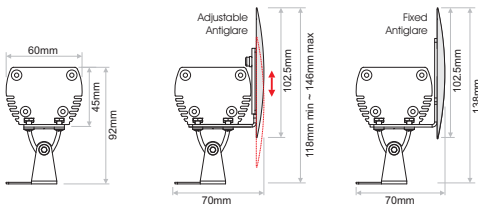

**L90/B10 50.000h**  
for monochromatic models

**L70/B10 50.000h**  
for RGBW models

ELEGANT MAX II

ELEGANT MAX II 30.5cm

ELEGANT MAX II 30.5cm

Chain connection with input-output cables  
(for 30.5cm only in standard version)

**Lighting management options:**

On-Off/DALI/0..10V/1..10V/DMX512/PHASE CUT/IR/RF/PUSH BUTTON/Bluetooth

**Technical features:**

Installation: Surface mounted, Wall mounted  
 LED light source: High power RGBW 4in1LEDs  
 Optics: Monochrome, Tunable White (2in1): 8°  
 Monochrome, Tunable White (2in1), RGBW, RGBA: 12°, 22°, 45°, 60°, 12°x40°, 15°x50°, 15°x80°, 40°x12°, 50°x15°, 80°x15°  
 30.5cm / 60.5cm / 90.5cm / 120.5cm / 150.5cm

Lengths:  
 No. of LEDs 30.5cm / 60.5cm  
 90.5cm / 120.5cm / 150.5cm:  
 Pitch: 50 mm (Pitch is maintained between luminaries)  
 Power supply: Constant voltage 24VDC  
 Power: 30.5cm:17.5W / 60.5cm:35W / 90.5cm:52.5W / 120.5cm:70W / 150.5cm:87.5W  
 Ingress protection: IP66  
 Operation Ambient temperature: -25°C to +50°C.