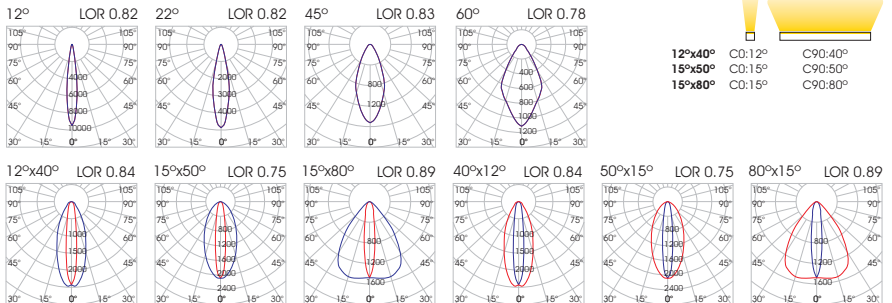

RGBW / RGBA — C0 — C90